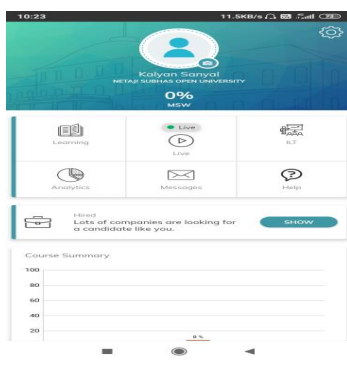

PROCEDURE FOR LOG INTO LMS THROUGH MOBILE APP

**GO TO GOOGLE
PLAY STORE**

**DOWNLOAD/
UPDATE NSOU APP**

OPEN

**NEW PAGE OPENS CLICK
ON OK**

Put your **USER ID**
& **PASSWORD** (In
proper place) and
Log In

**NEW LOGIN PAGE
OPENS**

**NEW HOME PAGE
LOOKS LIKE**

**MAIN FEATURES OF
THE ICONS**

LEARNING – This is your course page. You can find paper wise contents here.

LIVE – You can see all the LIVE Sessions scheduled.

ANALYTICS - This is your Course Completion Progress report section.