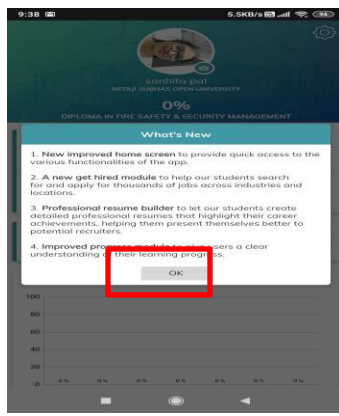

PROCEDURE FOR LOG INTO LMS THROUGH MOBILE APP

**GO TO GOOGLE
PLAY STORE**

**DOWNLOAD/
UPDATE NSOU APP**

OPEN

**NEW PAGE OPENS CLICK
ON OK**

Put your **USER ID**
& **PASSWORD** (In
proper place) and
Log In

**NEW LOGIN PAGE
OPENS**

**NEW HOME PAGE
LOOKS LIKE**

**MAIN FEATURES OF
THE ICONS**

LEARNING – This is your course page. You can find paper wise contents here.

LIVE – You can see all the LIVE Sessions scheduled.

ANALYTICS - This is your Course Completion Progress report section.