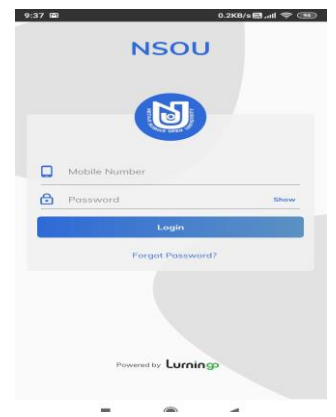

PROCEDURE FOR LOG INTO LMS THROUGH MOBILE APP

**GO TO GOOGLE
PLAY STORE**

**DOWNLOAD/
UPDATE NSOU APP**

OPEN

**NEW PAGE OPENS CLICK
ON OK**

Put your **USER ID**
& **PASSWORD** (In
proper place) and
Log In

**NEW LOGIN PAGE
OPENS**