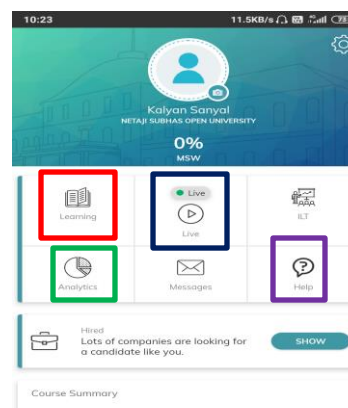

PROCEDURE FOR LOG INTO LMS THROUGH MOBILE APP

**GO TO GOOGLE
PLAY STORE**

**DOWNLOAD/
UPDATE NSOU APP**

OPEN

**NEW PAGE OPENS CLICK
ON OK**

Put your **USER ID**
& **PASSWORD** (In
proper place) and
Log In

**NEW LOGIN PAGE
OPENS**

**NEW HOME PAGE
LOOKS LIKE**

**MAIN FEATURES OF
THE ICONS**

LEARNING – This is your course page. You can find paper wise contents here.

LIVE – You can see all the LIVE Sessions scheduled.

ANALYTICS - This is your Course Completion Progress report section.