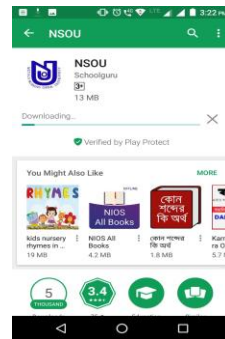

PROCEDURE FOR LOG INTO LMS THROUGH MOBILE APP

**GO TO GOOGLE
PLAY STORE**

**DOWNLOAD/
UPDATE NSOU APP**

OPEN

**NEW PAGE OPENS CLICK
ON OK**

Put your **USER ID**
& **PASSWORD** (In
proper place) and
Log In

**NEW LOGIN PAGE
OPENS**